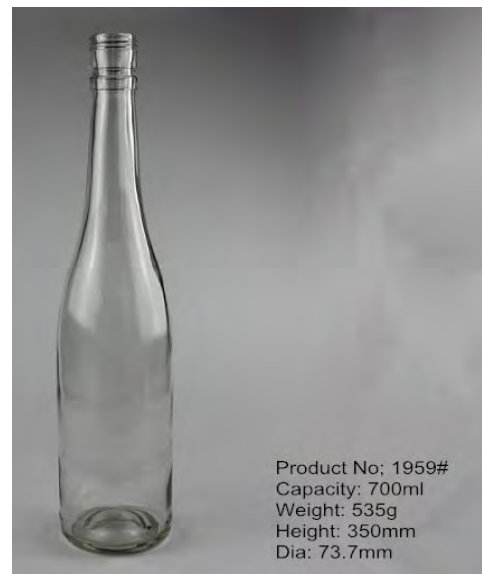

Product No: 1601#
Capacity: 750ml
Weight: 500g
Height: 329mm
Dia: 72mm

Product No: 1598#
Capacity: 750ml
Weight: 550g
Height: 307mm
Dia: 75.3mm

Product No: 1888#
Capacity: 530ml
Weight: 430g
Height: 270mm
Dia: 80.6*51.9mm

Product No: 1919#
Capacity: 700ml
Weight: 520g
Height: 284.5mm
Dia: 77.6mm

Product No: 1959#
Capacity: 700ml
Weight: 535g
Height: 350mm
Dia: 73.7mm

Product No: 1779#
Capacity: 750ml
Weight: 485g
Height: 283mm
Dia: 80mm