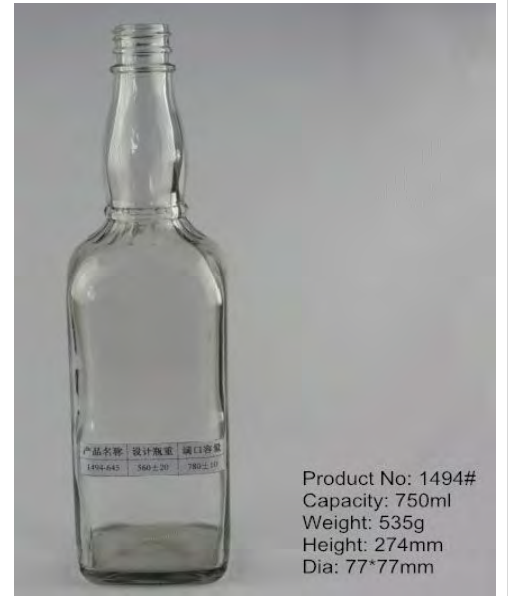

Product No: 2309#
Capacity: 450ml
Weight: 350g
Height: 196.5mm
Dia: 72.83mm

Product No: 2327#
Capacity: 750ml
Weight: 510g
Height: 210.5mm
Dia: 95.37mm

Product No: 846#
Capacity: 550ml
Weight: 410g
Height: 284.5mm
Dia: 69.6mm

Product No: 2306#
Capacity: 700ml
Weight: 615g
Height: 320.2mm
Dia: 80.35*60.53mm

Product No: 1316#
Capacity: 330ml
Weight: 280g
Height: 241mm
Dia: 60.05mm

Product No: 1494#
Capacity: 750ml
Weight: 535g
Height: 274mm
Dia: 77*77mm

Product No: 2039#
Capacity: 300ml
Weight: 325g
Height: 239mm
Dia: 63.3*39.5mm

Product No: 1837#
Capacity: 500ml
Weight: 395g
Height: 275mm
Dia: 66mm

Product No: 1829#
Capacity: 250ml
Weight: 290g
Height: 223.5mm
Dia: 52.4mm