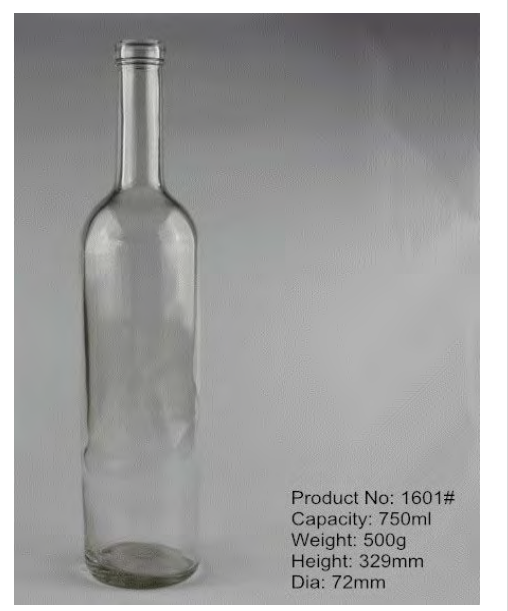

Product No: 2309#
Capacity: 450ml
Weight: 350g
Height: 196.5mm
Dia: 72.83mm

Product No: 2327#
Capacity: 750ml
Weight: 510g
Height: 210.5mm
Dia: 95.37mm

Product No: 846#
Capacity: 550ml
Weight: 410g
Height: 284.5mm
Dia: 69.6mm

Product No: 2306#
Capacity: 700ml
Weight: 615g
Height: 320.2mm
Dia: 80.35*60.53mm

Product No: 1316#
Capacity: 330ml
Weight: 280g
Height: 241mm
Dia: 60.05mm

Product No: 1494#
Capacity: 750ml
Weight: 535g
Height: 274mm
Dia: 77*77mm

Product No: 2039#
Capacity: 300ml
Weight: 325g
Height: 239mm
Dia: 63.3*39.5mm

Product No: 1837#
Capacity: 500ml
Weight: 395g
Height: 275mm
Dia: 66mm

Product No: 1829#
Capacity: 250ml
Weight: 290g
Height: 223.5mm
Dia: 52.4mm

Product No: 1601#
Capacity: 750ml
Weight: 500g
Height: 329mm
Dia: 72mm

Product No: 1598#
Capacity: 750ml
Weight: 550g
Height: 307mm
Dia: 75.3mm

Product No: 1888#
Capacity: 530ml
Weight: 430g
Height: 270mm
Dia: 80.6*51.9mm