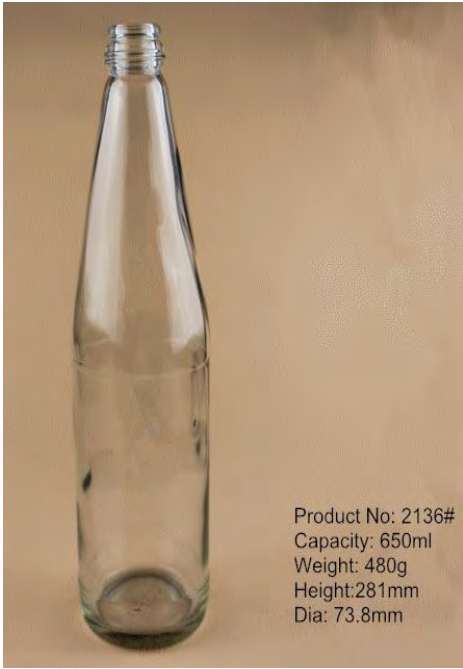

Product No: 2136#
Capacity: 650ml
Weight: 480g
Height: 281mm
Dia: 73.8mm