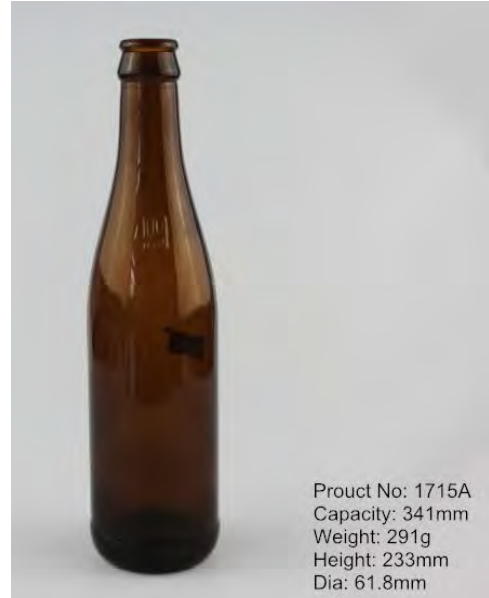

Product No: 2262#
Capacity: 500ml
Weight: 405g
Height: 278mm
Dia: 60.96mm

Product No: 2263#
Capacity: 750ml
Weight: 540g
Height: 310mm
Dia: 69.5mm

Product No: 2233#
Capacity: 750ml
Weight: 540g
Height: 278mm
Dia: 76mm